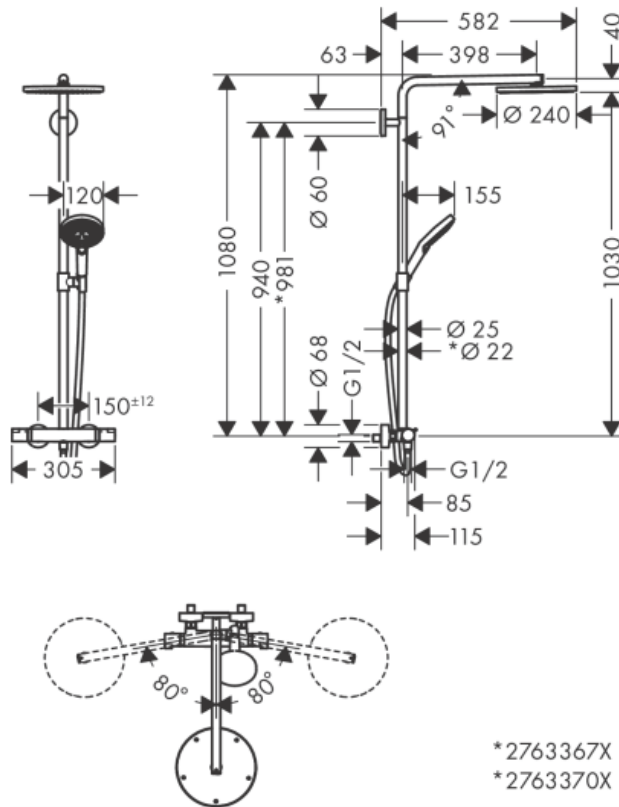

SPECIFICATION SHEET - fittings

BRAND:	hangrohe	Product Photo:
ORIGIN:	Germany	
SERIES:	Shower Pipes	
PRODUCT DESCRIPTION:	Raindance Select S shower pipe set 420. Thermostat Ecostat Comfort. Flow rate PowderRain(at 3 bar):16 l/min	
MODEL No.	27633 670	
FINISH/COLOUR:	Matt Black	
DIMENSIONS:		
OPTIONAL MATCHING PARTS:		

Technical Informations: Suitable for continous flow water heater

REMINDER:	Pipe flushing must be done before faucets are installed. Failure to do so voids the warranty.
	Do not use cleaners containing abrasive cleansers, ammonia, bleach, acids, waxes, alcohol, solvents or other products not recommended for chrome.
	All information is for reference only, installation shall always be based on the actual product delivered.